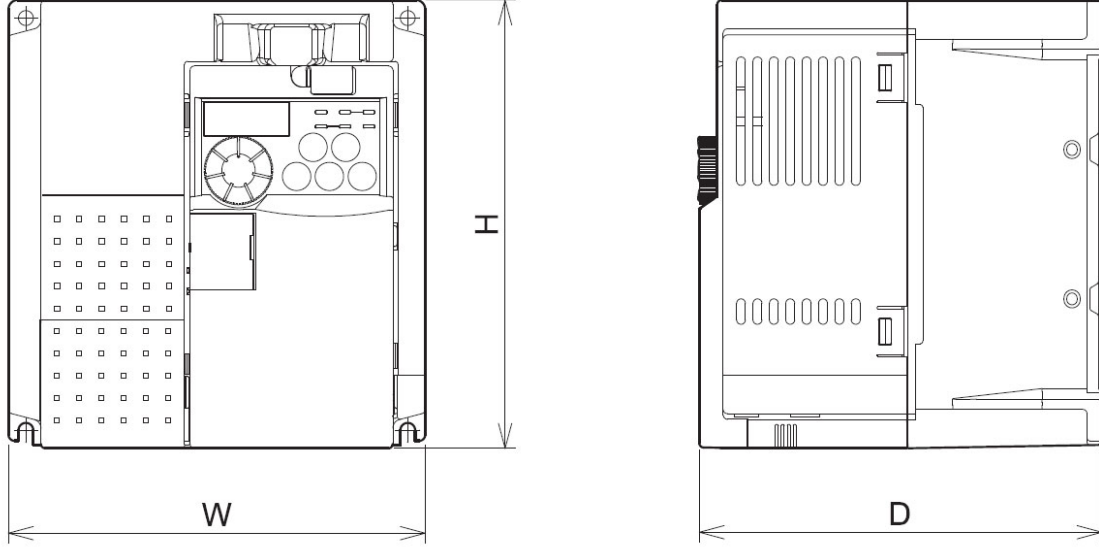

FR-E700 SERİSİ DIŞ ÖLÇÜLER

	Güç	Kod	W (Genişlik)	H (Yükseklik)	D (Derinlik)
MONOFAZE	0.40 kW	FR-E720S-030SC-EC	68 mm	128 mm	148.5 mm
	0.75 kW	FR-E720S-050SC-EC	108 mm	128 mm	141.5 mm
	1.5 kW	FR-E720S-080SC-EC	108 mm	128 mm	167 mm
	2.2 kW	FR-E720S-110SC-EC	140 mm	150 mm	161.5 mm
TRİFAZE	0.40 kW	FR-E740-016SC-EC	140 mm	150 mm	120 mm
	0.75 kW	FR-E740-026SC-EC	140 mm	150 mm	120 mm
	1.5 kW	FR-E740-040SC-EC	140 mm	150 mm	141 mm
	2.2 kW	FR-E740-060SC-EC	140 mm	150 mm	141 mm
	3.7 kW	FR-E740-095SC-EC	140 mm	150 mm	141 mm
	5.5 kW	FR-E740-120SC-EC	220 mm	150 mm	153 mm
	7.5 kW	FR-E740-170SC-EC	220 mm	150 mm	153 mm
	11 kW	FR-E740-230SC-EC	220 mm	260 mm	196 mm
	15 kW	FR-E740-300SC-EC	220 mm	260 mm	196 mm