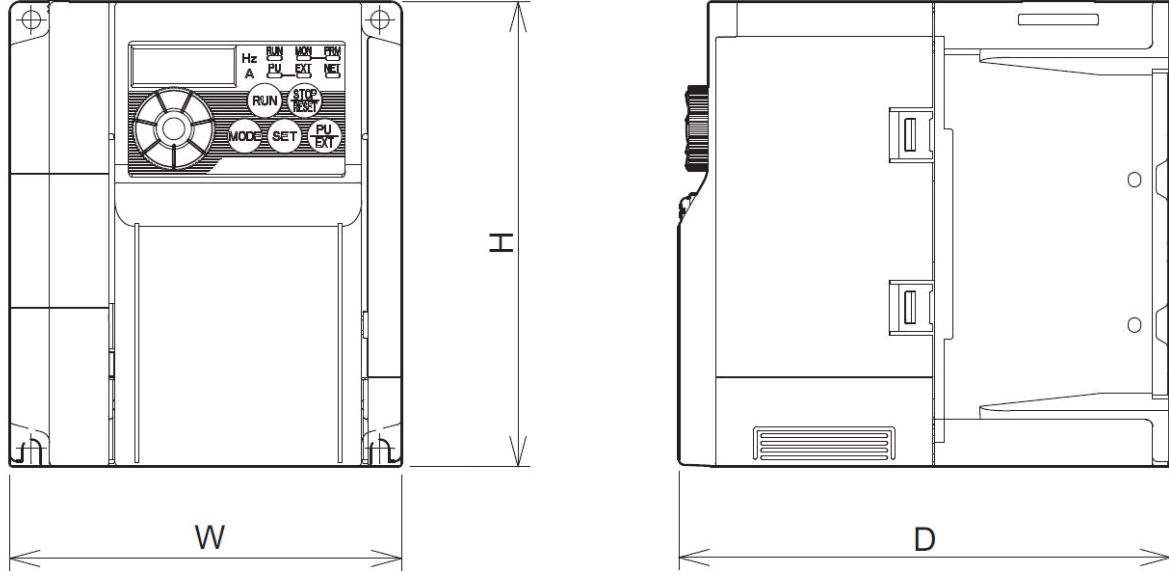

FR-D700 SERİSİ DIŞ ÖLÇÜLER

	Güç	Kod	W (Genişlik)	H (Yükseklik)	D (Derinlik)
MONOFAZE	0.40 kW	FR-D720S-025SC-EC	68 mm	128 mm	142.5 mm
	0.75 kW	FR-D720S-042SC-EC	68 mm	128 mm	162.5 mm
	1.5 kW	FR-D720S-070SC-EC	108 mm	128 mm	155.5 mm
	2.2 kW	FR-D720S-100SC-EC	140 mm	150 mm	145 mm
TRİFAZE	0.40 kW	FR-D740-012SC-EC	108 mm	128 mm	129.5 mm
	0.75 kW	FR-D740-022SC-EC	108 mm	128 mm	129.5 mm
	1.5 kW	FR-D740-036SC-EC	108 mm	128 mm	135.5 mm
	2.2 kW	FR-D740-050SC-EC	108 mm	128 mm	155.5 mm
	3.7 kW	FR-D740-080SC-EC	108 mm	128 mm	165.5 mm
	5.5 kW	FR-D740-120SC-EC	220 mm	150 mm	155 mm
	7.5 kW	FR-D740-160SC-EC	220 mm	150 mm	155 mm